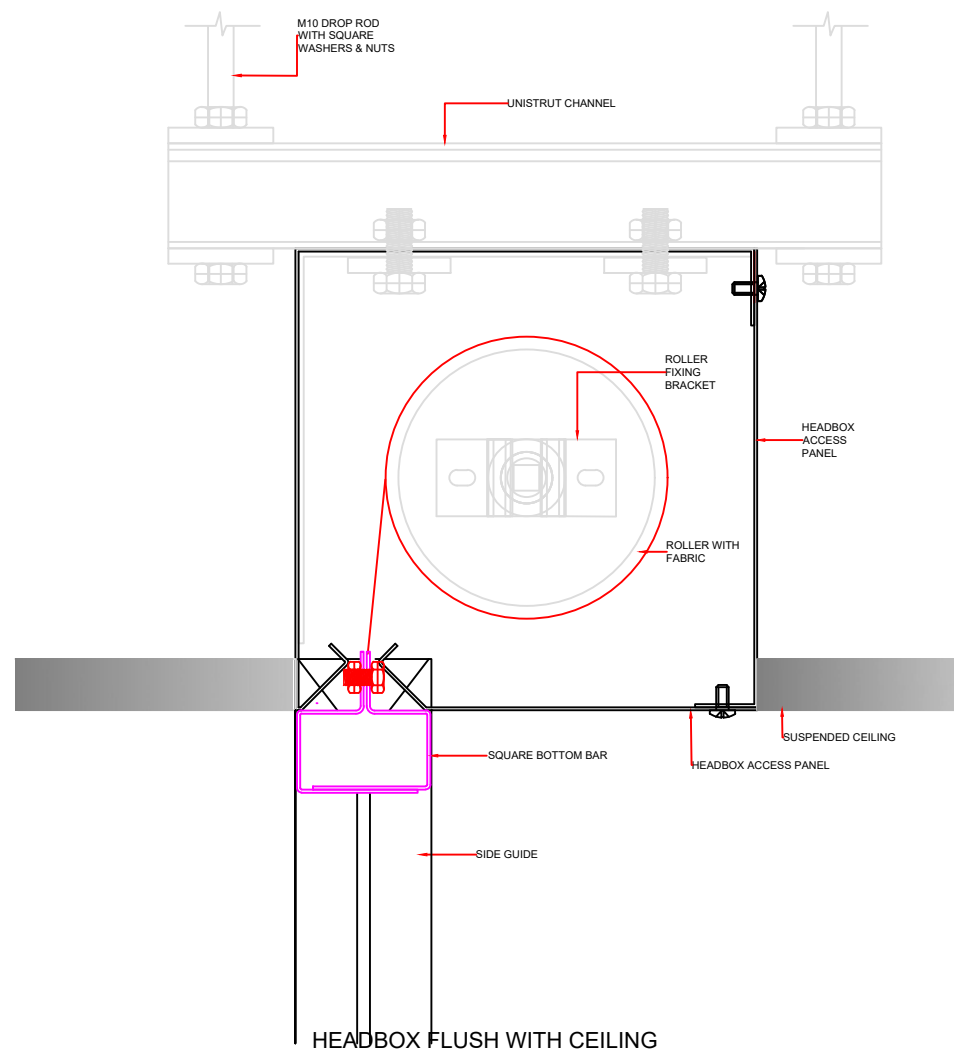

HEADBOX ABOVE CEILING

HEADBOX FLUSH WITH CEILING

HEADBOX FIXED UNDERSIDE OF SLAB

HEADBOX FIXED TO BULKHEAD

SIDE GUIDE REVEAL FIXED

SIDE GUIDE FACE FIXED

Revision notes:

Rev:	Date:	Notes:
-	-	-

Drawing Title:

SINGLE HEADBOX AND SIDE GUIDE
FIXING OPTIONS (SQUARE BOTTOM BAR)

Date:

28/05/19

Scale @ A3:

AS NOTED

Revision:

-