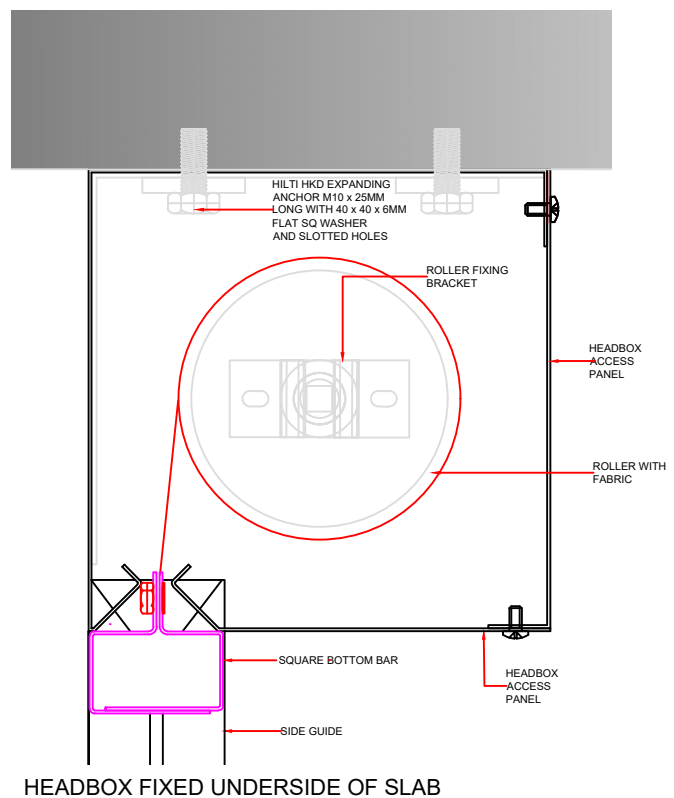

HEADBOX ABOVE CEILING

HEADBOX FLUSH WITH CEILING

HEADBOX FIXED UNDERSIDE OF SLAB

HEADBOX FIXED TO BULKHEAD

SIDE GUIDE REVEAL FIXED

SIDE GUIDE FACE FIXED

Revision notes:

Rev:	Date:	Notes:
-	-	-

Drawing Title:

SINGLE HEADBOX AND SIDE GUIDE
FIXING OPTIONS (SQUARE BOTTOM BAR)

Date:

28/05/19

Scale @ A3:

AS NOTED

Revision:

-