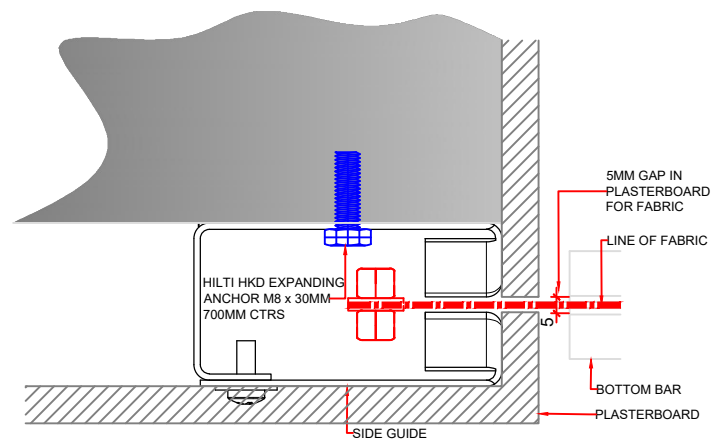

HEADBOX ABOVE CEILING

HEADBOX FLUSH WITH CEILING

HEADBOX FIXED UNDERSIDE OF SLAB

HEADBOX FIXED TO BULKHEAD

SIDE GUIDE REVEAL FIXED

SIDE GUIDE FACE FIXED

Revision notes:

Rev:	Date:	Notes:
-	-	-

Drawing Title:

SINGLE HEADBOX AND SIDE GUIDE
FIXING OPTIONS (SQUARE BOTTOM BAR)

Date:

28/05/19

Scale @ A3:

AS NOTED

Revision:

-