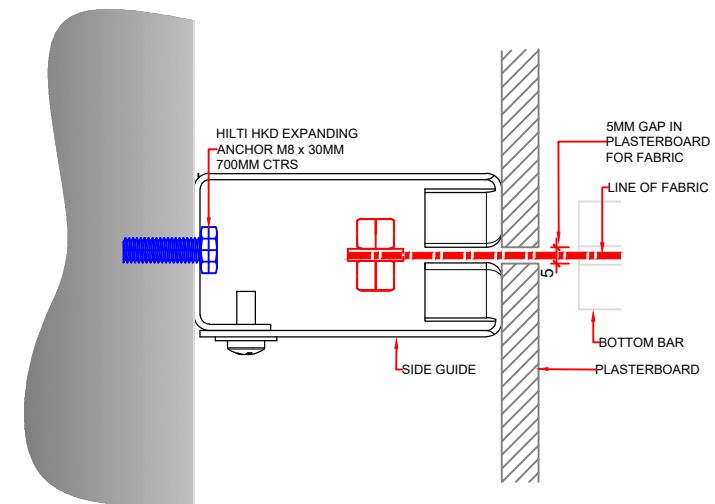

HEADBOX ABOVE CEILING

HEADBOX FLUSH WITH CEILING

HEADBOX FIXED UNDERSIDE OF SLAB

HEADBOX FIXED TO BULKHEAD

SIDE GUIDE REVEAL FIXED

SIDE GUIDE FACE FIXED

Revision notes:

Rev:	Date:	Notes:
-	-	-

Drawing Title:

SINGLE HEADBOX AND SIDE GUIDE
FIXING OPTIONS (SQUARE BOTTOM BAR)

Date:

28/05/19

Scale @ A3:

AS NOTED

Revision:

-