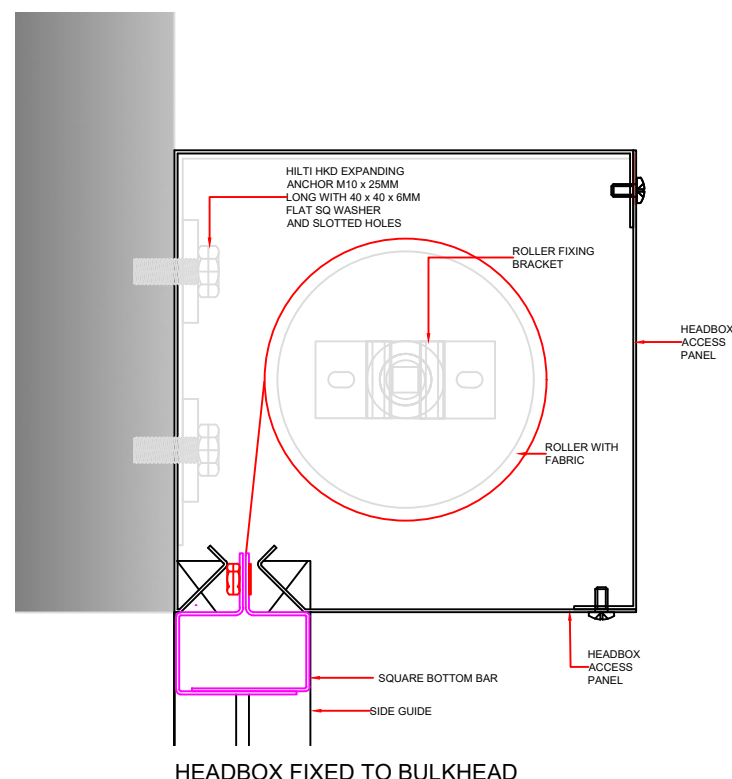

HEADBOX ABOVE CEILING

HEADBOX FLUSH WITH CEILING

HEADBOX FIXED UNDERSIDE OF SLAB

HEADBOX FIXED TO BULKHEAD

SIDE GUIDE REVEAL FIXED

SIDE GUIDE FACE FIXED

Revision notes:

Rev:	Date:	Notes:
-	-	-

Drawing Title:

SINGLE HEADBOX AND SIDE GUIDE
FIXING OPTIONS (SQUARE BOTTOM BAR)

Date:

28/05/19

Scale @ A3:

AS NOTED

Revision:

-